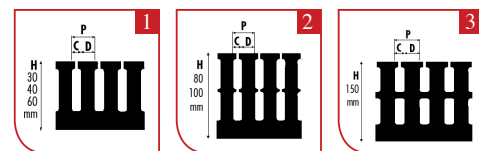

Side Slot Design