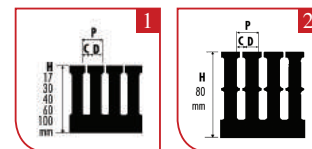

Side Slot Design

Base Hole Design