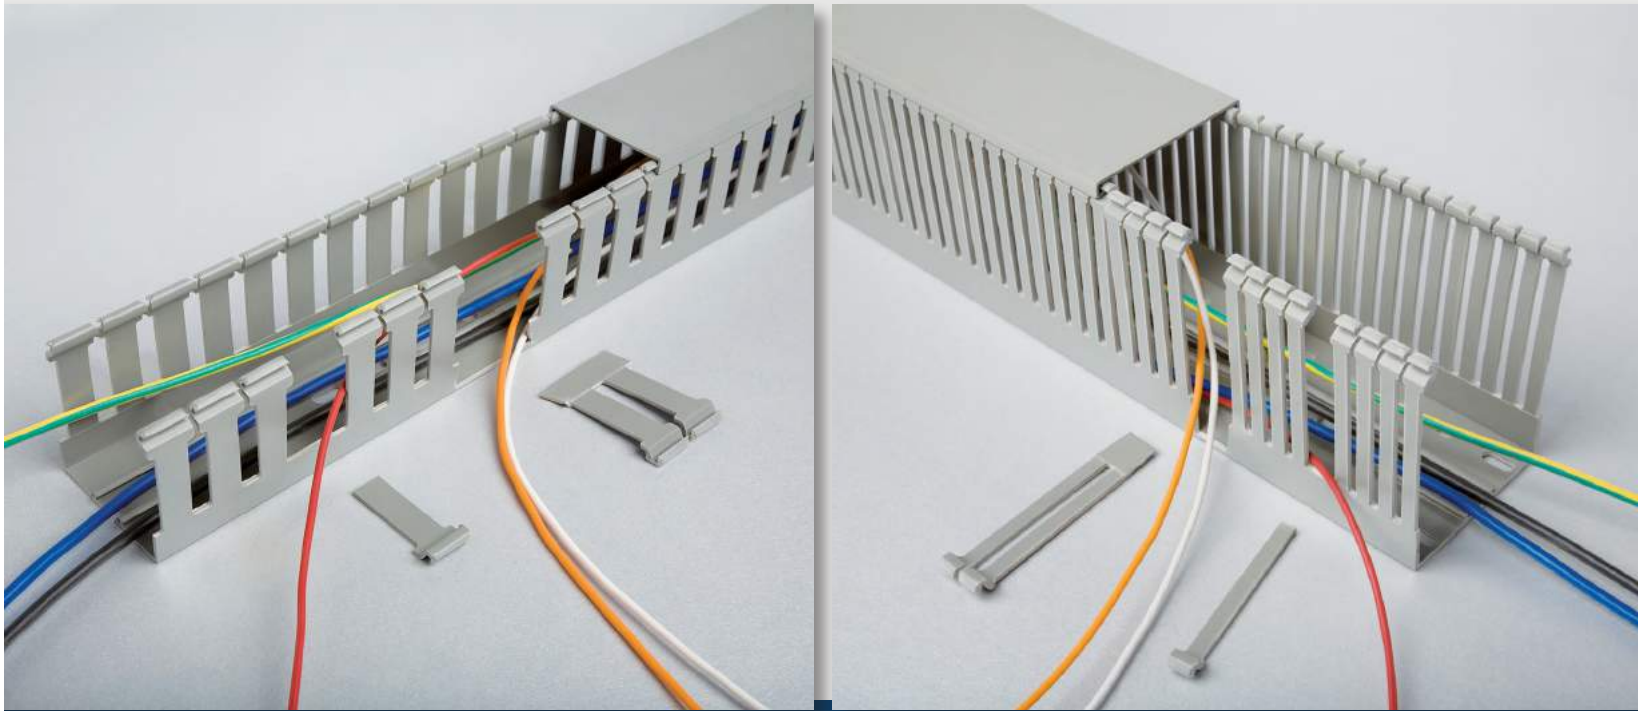

Protect

New! Betaduct Metric

Betaduct PVC Metric Trunking and Accessories

Betaduct Metric Now Available!

PVC Metric Trunking & Accessories

Product range includes:

- PVC Metric 8mm Open Slot
- PVC Metric Narrow 4mm Open Slot
- Metric Rivets & Tools
- Metric Spare Lids
- Metric DC 125 Cutter

A double scoreline allows easy removal of wall section or individual by hand, without the use of tools. Recommended fixing method - Betaduct rivets.

Betaduct PVC Metric Open Slot Trunking

Betaduct PVC metric 8mm open slot - Grey RAL7030

Betaduct PVC metric open slot provides lightweight self-extinguishing cable trunking with excellent rigidity and performance characteristics. A smooth wire entry allows for quick and easy re-routing of wires.

Betaduct PVC Metric Narrow Open Slot Trunking

Betaduct PVC metric narrow 4mm open slot - Grey RAL7030

Betaduct PVC metric narrow open slot provides lightweight self-extinguishing cable trunking with excellent rigidity and performance characteristics. A smooth wire entry allows for quick and easy re-routing of wires.