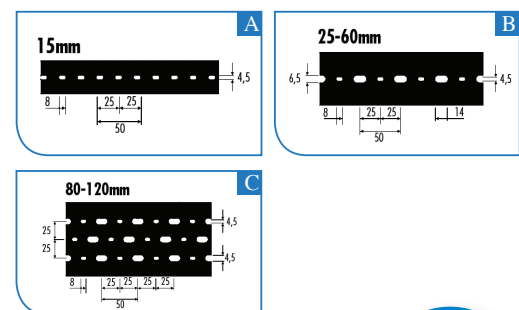

Betaduct PVC Metric Narrow Open Slot Trunking

Betaduct PVC metric narrow 4mm open slot - Grey RAL7030

Betaduct PVC metric narrow open slot provides lightweight self-extinguishing cable trunking with excellent rigidity and performance characteristics. A smooth wire entry allows for quick and easy re-routing of wires.

Recommended fixing method - Betaduct rivets. Supplied with a lid. Available in 25 sizes.

Side Slot Design

Base Hole Design

Specification:

Material: Self-extinguishing PVC

Slot Pitch: 10mm

Slot Width: 4mm

Webs: 6mm