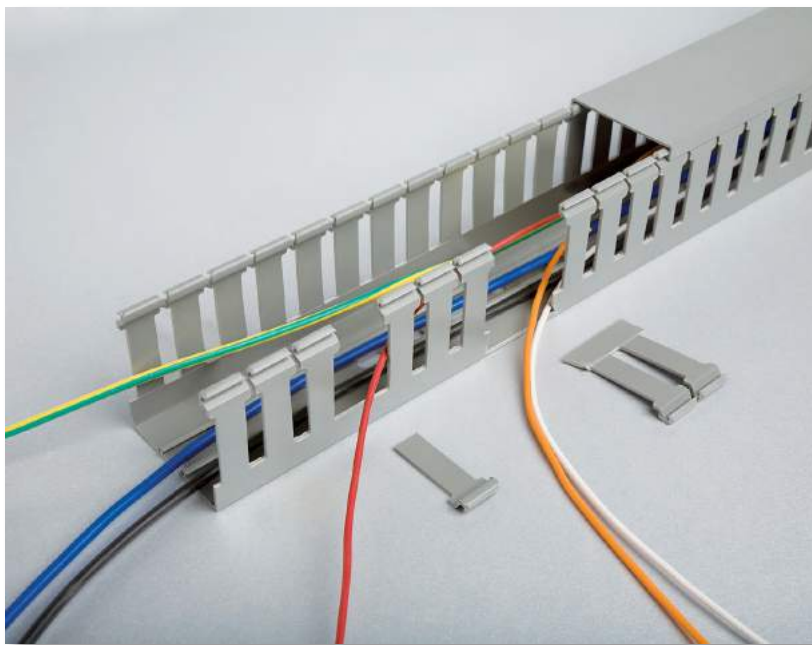

A double scoreline allows easy removal of wall section or individual by hand, without the use of tools. Recommended fixing method - Betaduct rivets.

Betaduct PVC Metric Open Slot Trunking

Betaduct PVC metric 8mm open slot - Grey RAL7030

Betaduct PVC metric open slot provides lightweight self-extinguishing cable trunking with excellent rigidity and performance characteristics. A smooth wire entry allows for quick and easy re-routing of wires.

Recommended fixing method - Betaduct rivets. Supplied with a lid. Available in 35 sizes.

Side Slot Design

Base Hole Design

REQUEST
A SAMPLE
TODAY!

Specification:

Material: Self-extinguishing PVC

Slot Pitch: 20mm

Slot Width: 8mm

Webs: 12mm

Flammability: UL94 V-0 Rated material

Service temperature rating: 15°C to + 60°C

Standards: RoHS 2 compliant, UL94 V-0, A Norme EN50085-2-3, CSA, UR, RINA, CE marked

| Feature | Benefit |
|---------------------------------|---------------------------------------------------------------------------------------------|
| Rigid PVC material | Self-extinguishing PVC, RAL 7030, UL94 V-0. |
| Double scoreline | Allows easy removal of wall section or individual fingers by hand without the use of tools. |
| Non-slip cover | For easy assembly and disassembly with maximum grip. |
| Smooth edges and fingers | Will not cause injury or damage wires and cables. |
| Smooth wire entry | Allows for quick insertion of wires. |