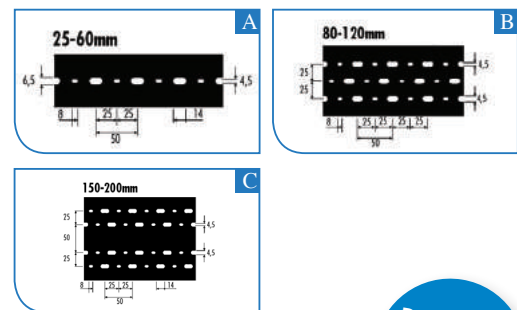

Base Hole Design

REQUEST
A SAMPLE
TODAY!

Specification:

Material: Self-extinguishing PVC

Slot Pitch: 20mm

Slot Width: 8mm

Webs: 12mm

Flammability: UL94 V-0 Rated material

Service temperature rating: 15°C to + 60°C

Standards: RoHS 2 compliant, UL94 V-0, A Norme EN50085-2-3, CSA, UR, RINA, CE marked

Feature	Benefit
Rigid PVC material	Self-extinguishing PVC, RAL 7030, UL94 V-0.
Double scoreline	Allows easy removal of wall section or individual fingers by hand without the use of tools.
Non-slip cover	For easy assembly and disassembly with maximum grip.
Smooth edges and fingers	Will not cause injury or damage wires and cables.
Smooth wire entry	Allows for quick insertion of wires.