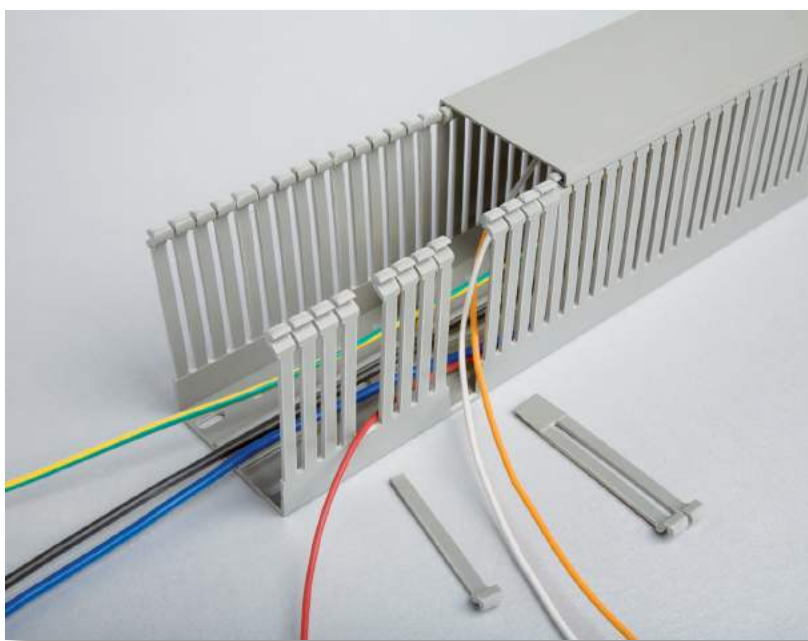

Betaduct PVC Metric Narrow Open Slot Trunking

Betaduct PVC metric narrow 4mm open slot - Grey RAL7030

Betaduct PVC metric narrow open slot provides lightweight self-extinguishing cable trunking with excellent rigidity and performance characteristics. A smooth wire entry allows for quick and easy re-routing of wires.

Recommended fixing method - Betaduct rivets. Supplied with a lid. Available in 25 sizes.

Side Slot Design

Base Hole Design