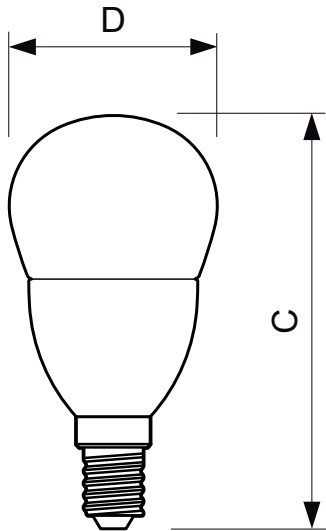

Dimensional drawing

E14 P48

LED DT 6-40W E14 P48 CL

Product	D	C
MAS LEDluster DT 6-40W E14 P48 CL	48 mm	95 mm

© 2015 Philips Lighting Holding B.V.
All rights reserved.

Specifications are subject to change without notice. Trademarks are the property of Koninklijke Philips N.V. (Royal Philips) or their respective owners.